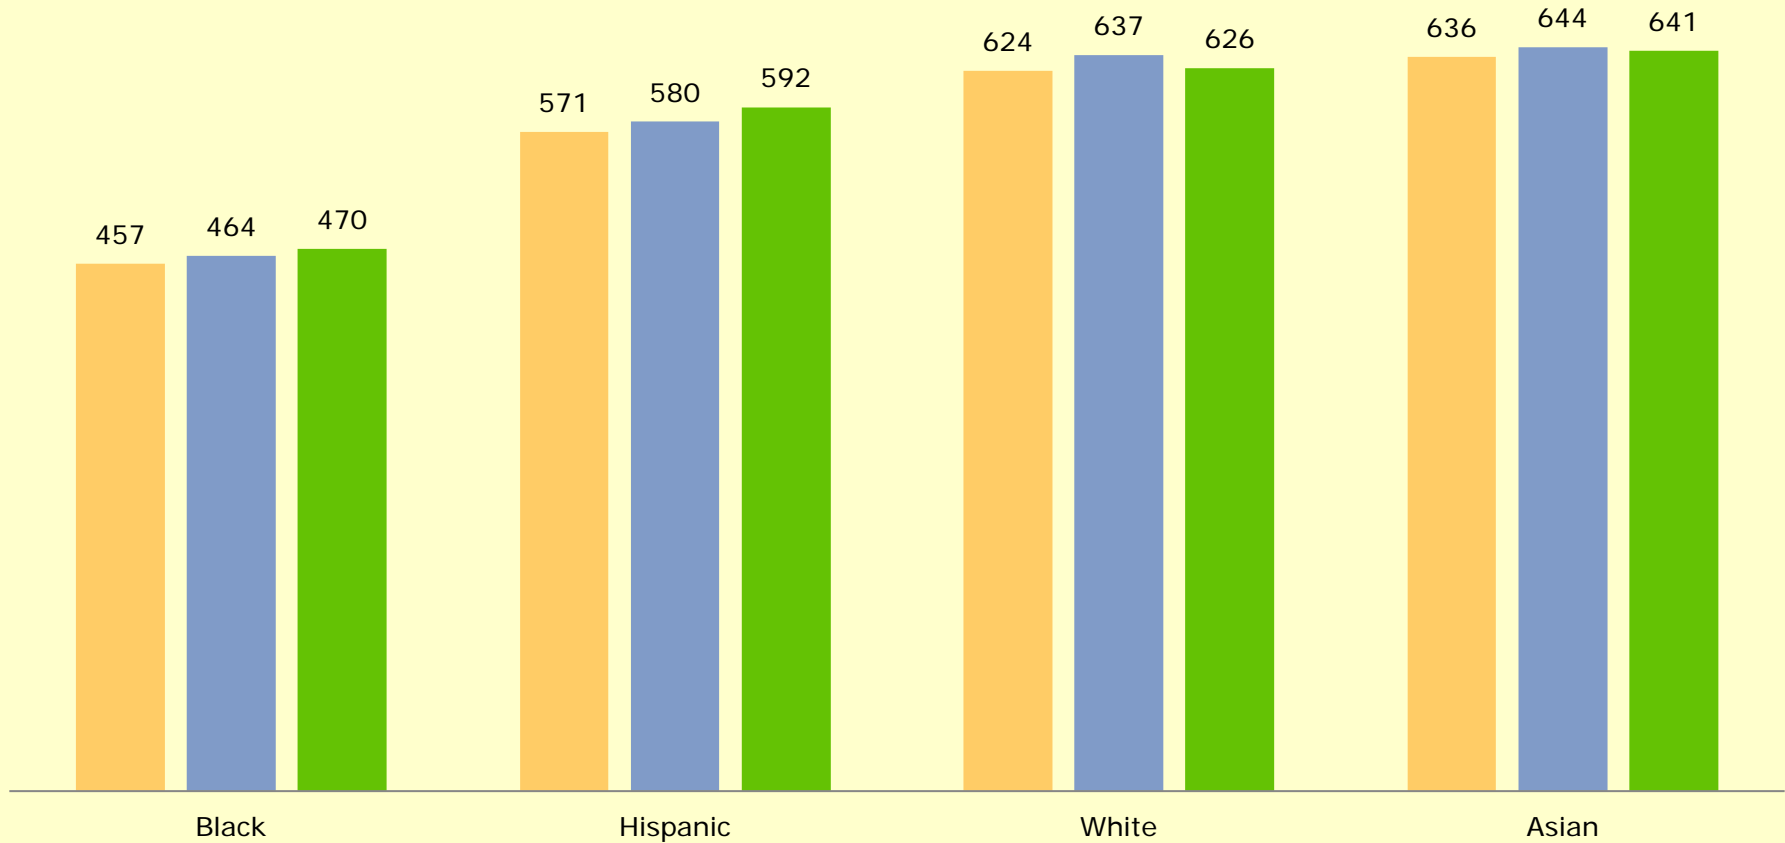

SAT Totals by Race/Ethnicity 2010 - 2012

2010 SAT 2011 SAT 2012 SAT

SAT Critical Reading by Race/Ethnicity 2010-2012

SAT Critical Reading by Race/Ethnicity 2010-2012

■ SAT 2010 ■ SAT 2011 ■ SAT 2012

SAT Math by Race/Ethnicity 2010-2012

SAT Writing by Race/Ethnicity 2010-2012

WHS Percentage Change from SAT Scores 2010-2012 by Race/Ethnicity

WHS % Change from SAT Scores 2010 - 2012

■ WHS % Change from SAT 2010 - 2011 ■ WHS % Change from SAT 2011 - 2012