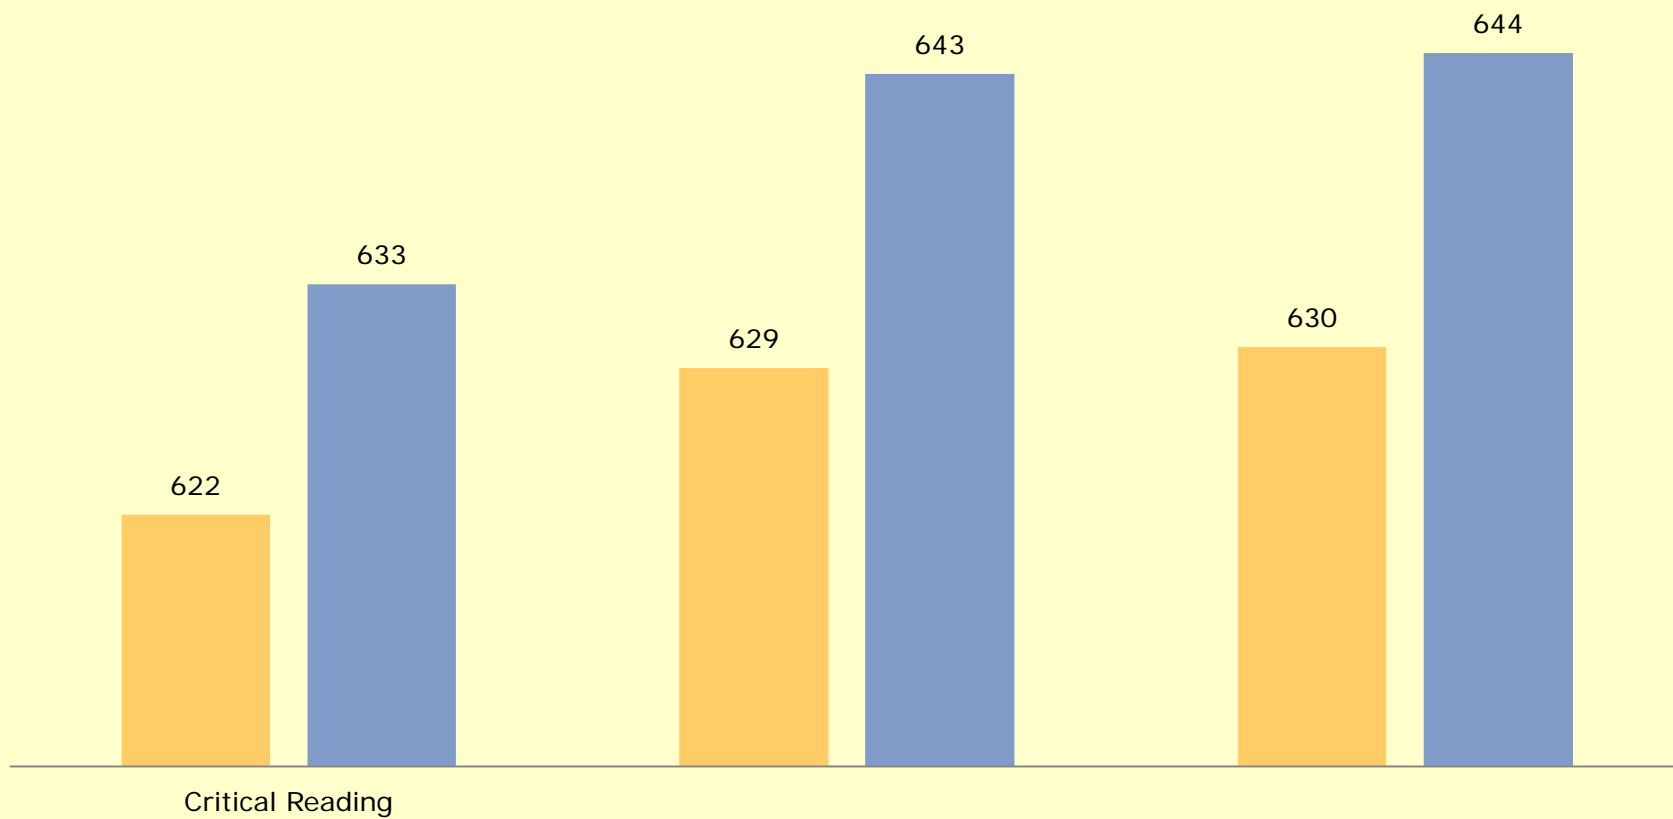

SAT Presentation

Andrew Keough, WHS Principal

Julie Trask, Director of Guidance

Karen Archambault, Operational Coordinator

12/11/12

Overview

- College Board scores vs. Naviance scores
- College admissions process
- Years of focus; 2010, 2011, and 2012
- Data examined

SAT Totals by Race/Ethnicity 2010 - 2012

2010 SAT 2011 SAT 2012 SAT

SAT Critical Reading by Race/Ethnicity 2010-2012

SAT Critical Reading by Race/Ethnicity 2010-2012

■ SAT 2010 ■ SAT 2011 ■ SAT 2012

SAT Math by Race/Ethnicity 2010-2012