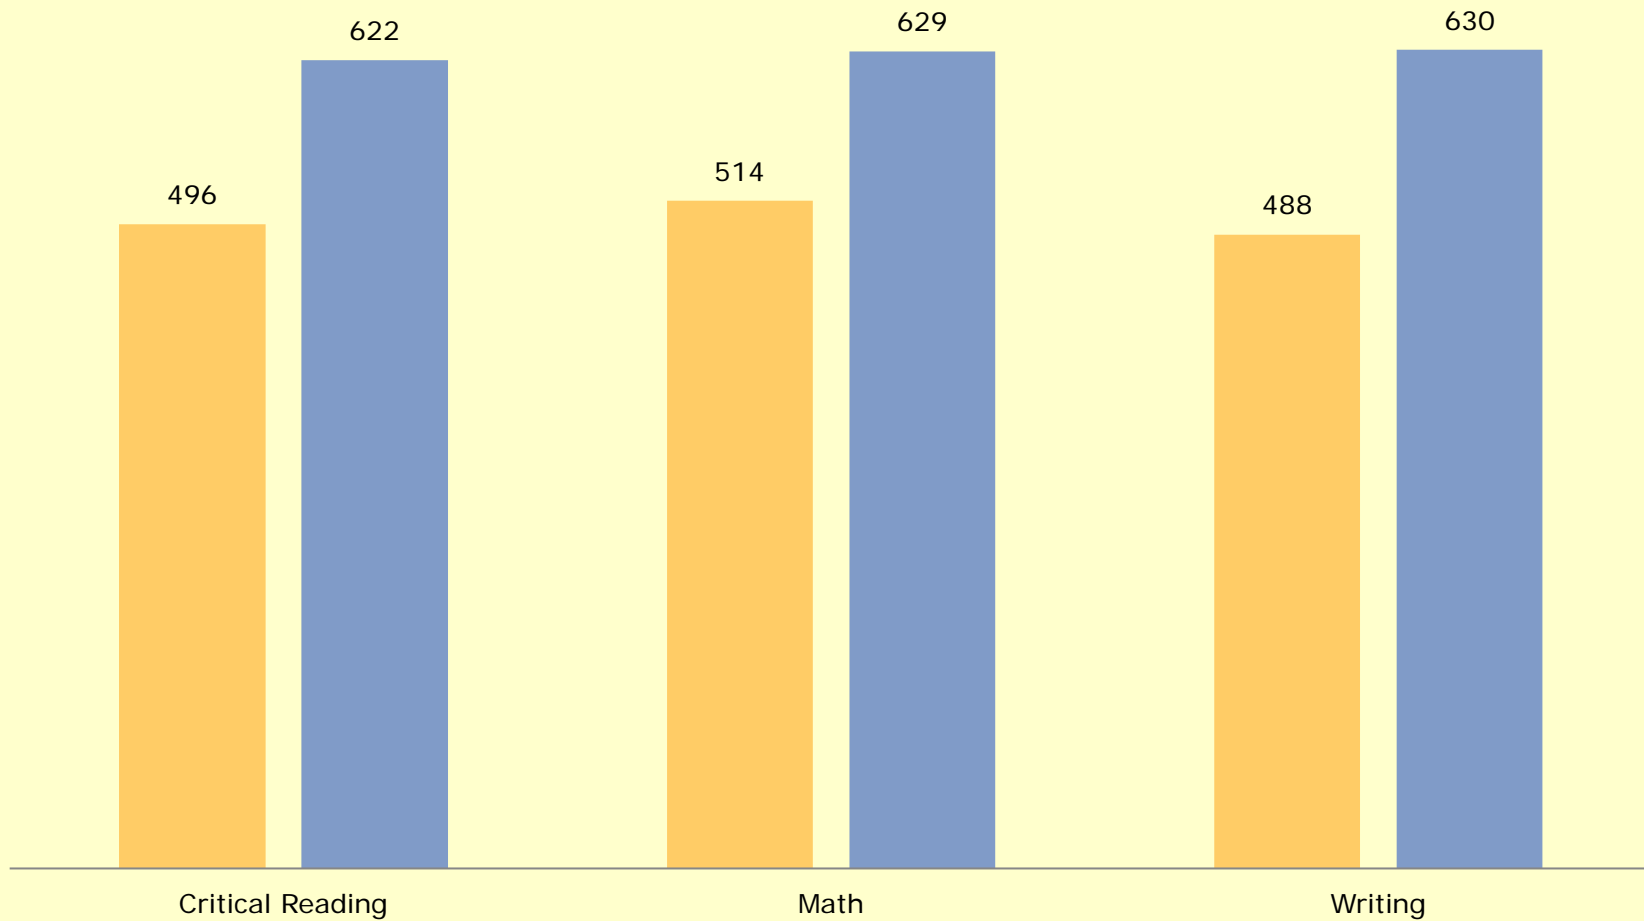

WHS College Board Scores vs. National Average 2012

■ National Average ■ Wellesley High School